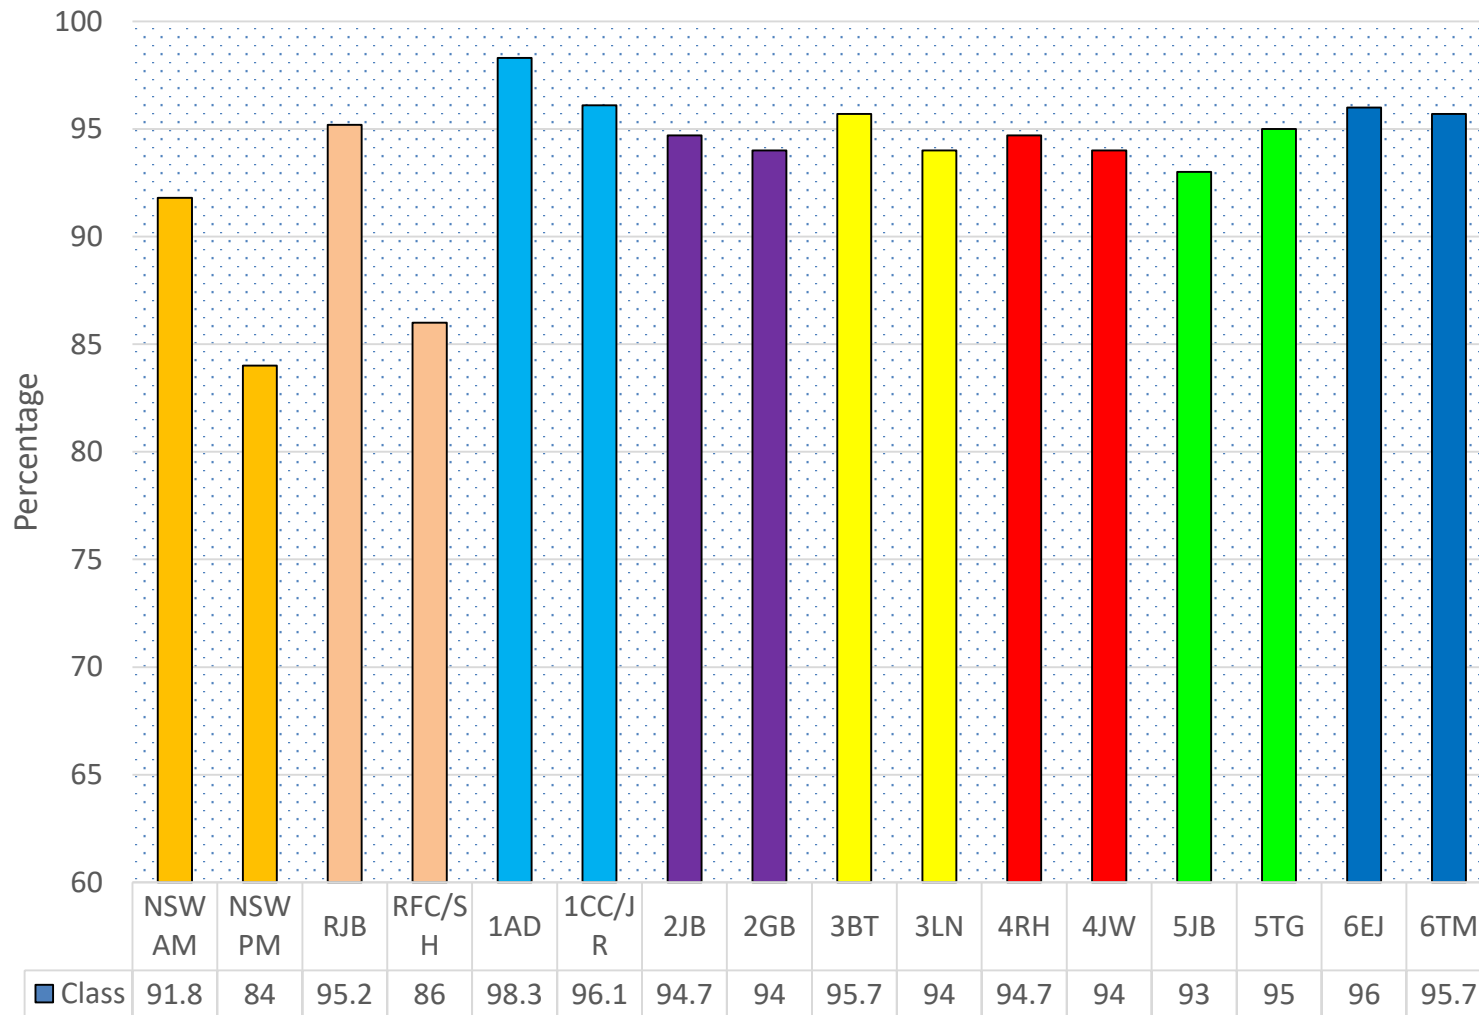

Attendance

Last Week...