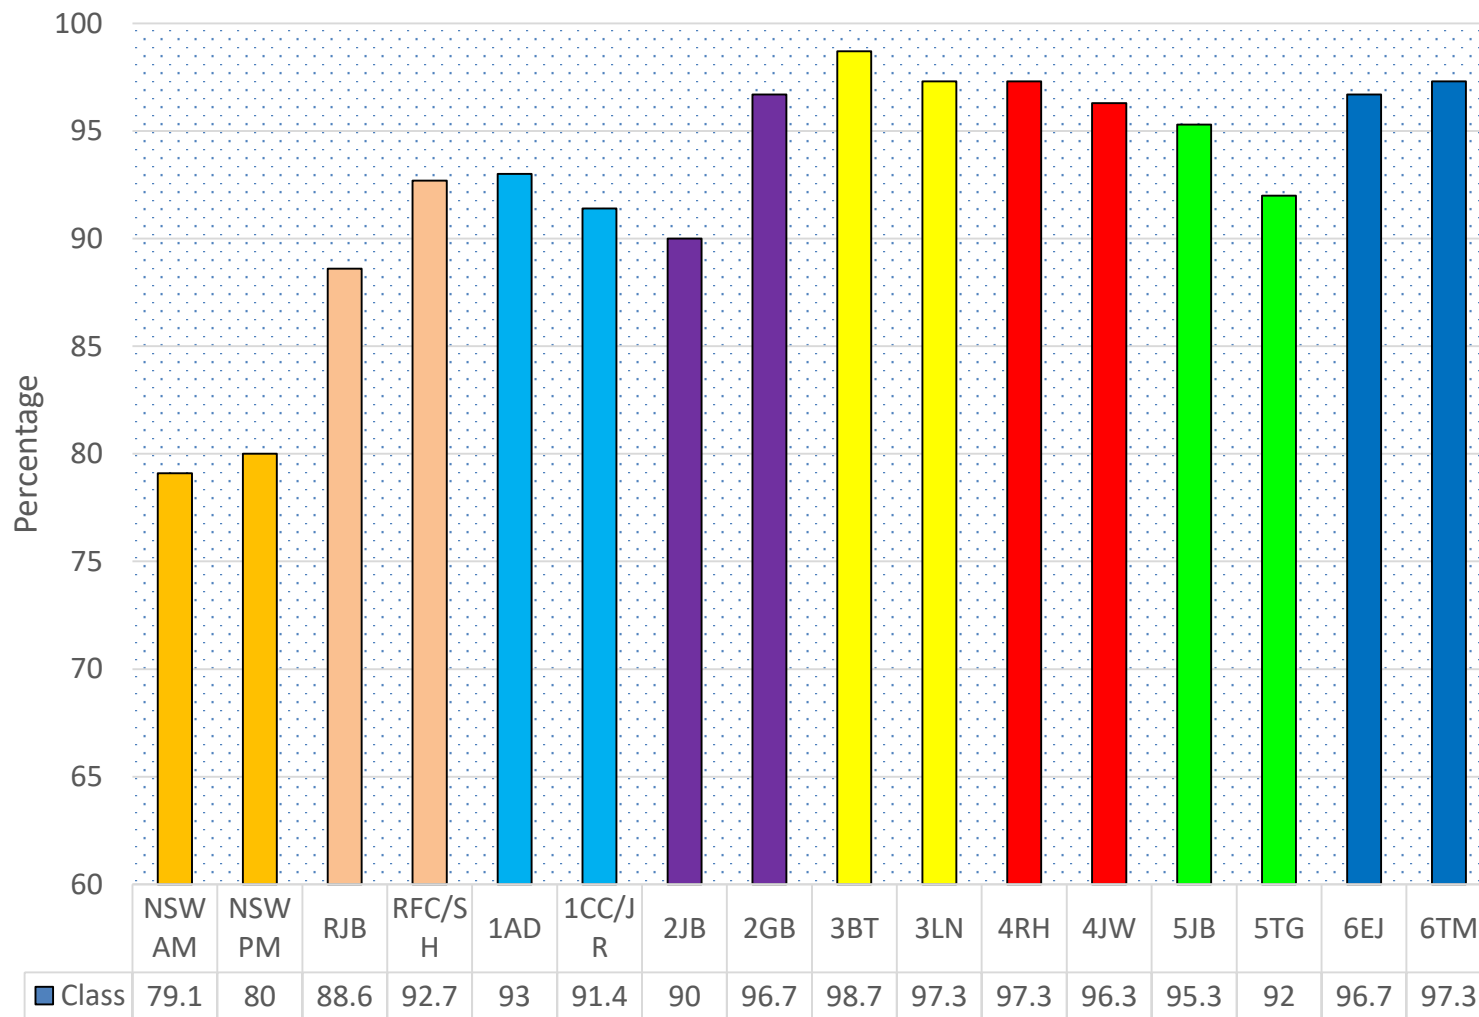

Attendance

Last Week...